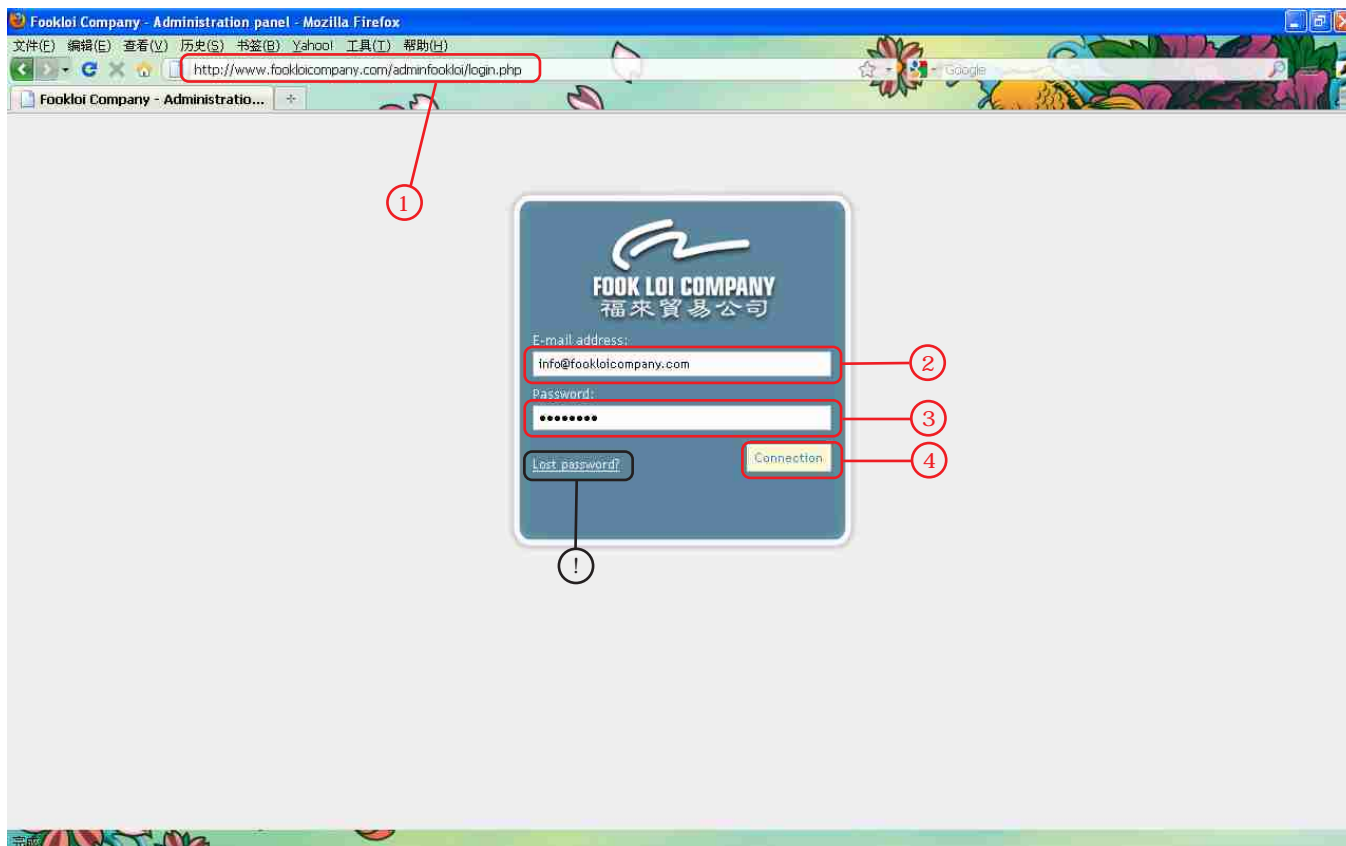

USER LOGIN

01- Back office User Login

Please open up your web browser, internet explorer or Firefox. Then follow the step by step intruction login to your back office.

- 1 Key in your login address: " <http://www.fookloicompany.com/adminfookloi/login.php> "
 - 2 Key in your Email address: " info@fookloicompany.com "
 - 3 Key in your Password: " ***** "
 - 4 Press the button " Connection "
- ! If you forget your password Please email to us at " haveaniceday@gxk.com.my "

You will see this page after login